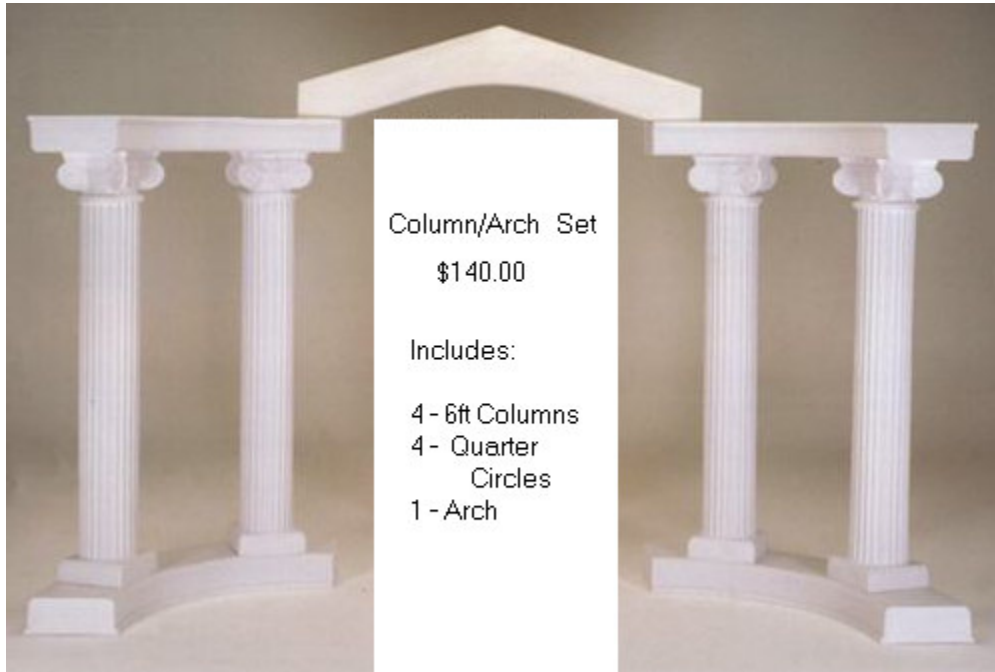

## COLUMNS AND COLUMN SETS

2 Column Set - \$60.00 (includes 2 – 72” Columns and 2 Quarter Circles)

## GAZEBOS AND ARCHES

White Lattice Gazebo - \$120

Diameter - 96"

Height - 106"

Large Vinyl Arch (No Photo)  
\$60.00

Width - 52"

Depth - 32"

Height - 96"

White Lattice Arch - \$45.00

Width - 60"

Depth - 19"

Height - 88"

Brass Metal Arch - \$35.00

White Metal Arch - \$40.00

Width - 60"

Depth - 1"

Height - 92"